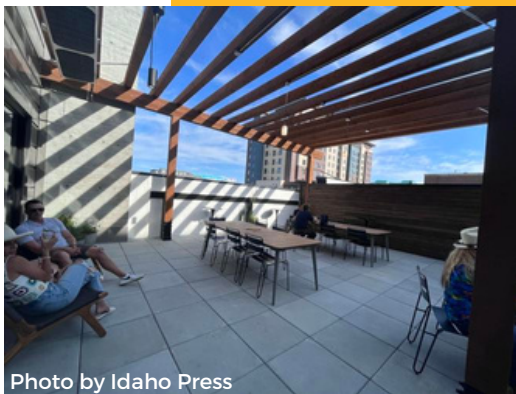

THE AVERY BUILDING WRAPPING UP

IDAHO CURRENT PROJECTS

SARATOGA UNDERGROUND PROGRESS

TREEFORT MUSIC HALL - HAP HAP BAR GRAND OPENING

Photo by Idaho Press

Photo by Idaho Press

POWER ON AT AGRIBEEF FLAKING MILL