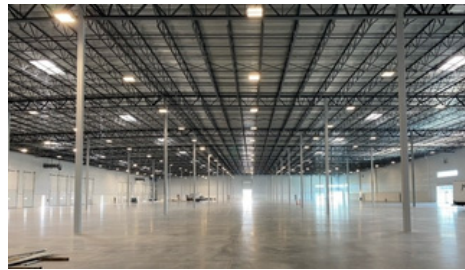

IDAHO CURRENT PROJECTS

ADLER 735