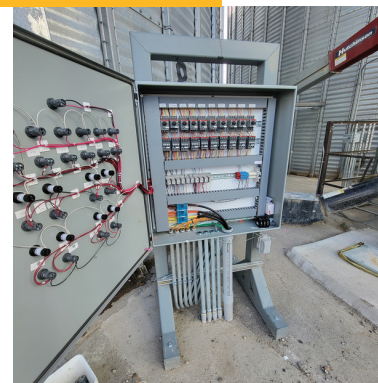

THE AVERY BUILDING WRAPPING UP

IDAHO CURRENT PROJECTS

SARATOGA UNDERGROUND PROGRESS

TREEFORT MUSIC HALL - HAP HAP BAR GRAND OPENING

Photo by Idaho Press

Photo by Idaho Press

POWER ON AT AGRIBEEF FLAKING MILL