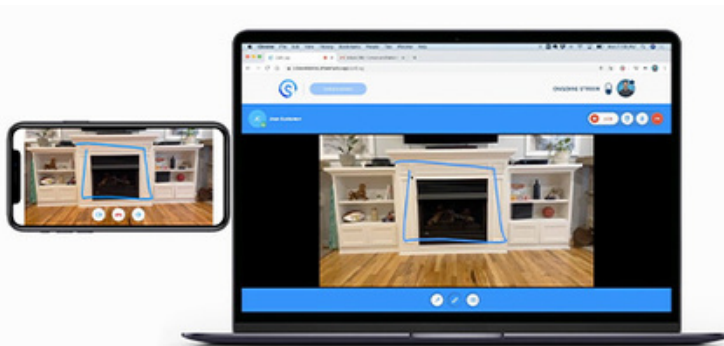

NOW OFFERING: VIRTUAL ESTIMATING

VIRTUAL ESTIMATING WITH STREAM

"Stream helps companies connect with their customers more meaningfully – reducing waste and inefficiencies and making knowledge and information more accessible to all. Our tools help support, visualize, and maintain our home and world." With Stream, RME will be able to cut down on driving time to respond quicker to customers needs. RME will be able to virtually make estimates for smaller projects to create quicker turn around for our customers.

Schedule a safer virtual site visit. No appointment windows, no waiting.

We will send you an SMS link to a fast, secure video call and tour your space.

Show us exactly what you need with no fuss and get quotes in as fast as one day.

WHAT THIS MEANS FOR CUSTOMER

Do you have a hot tub installation that you need help with but don't want to wait months for an electrician to be able to come out just to only give you a quote? With Stream, RME will be able to talk to customers through video to see the layout of the project, save the video, and make an estimate in a quicker turnaround time. It's as easy as picking an available time, receiving a call link, and virtually showing our estimators your projects.